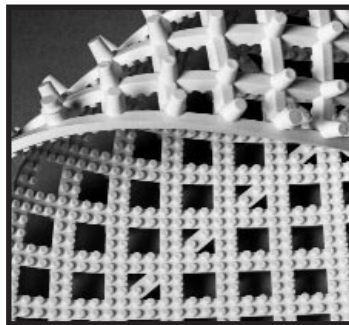

Bird Travelers