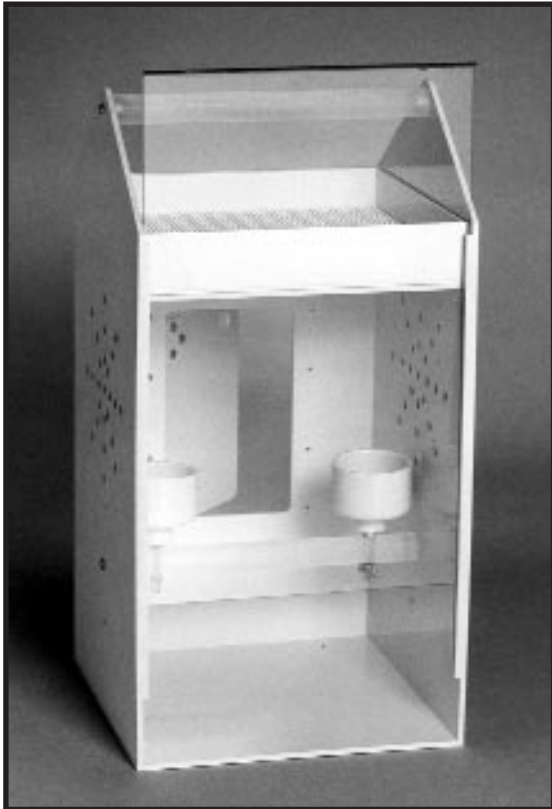

Bird Travelers

NEW!

Winn-A-Bird-Go

You can travel easily and peacefully with your bird in the easy to carry Winn-A-Bird-Go. Its highly durable construction of ABS plastic makes this unit sturdy enough to carry your bird where ever you go. The Winn-A-Bird-Go Carriers include Dri-dek flooring to give your bird sturdy footing yet easily removable during cleanup. The Dri-Dek is placed in a removable tray for quick and easy cleanup. The slide out tray can be used on top of the carrier as well as inside. The Winn-A-Bird-Go includes a feeder cup and perch, excellent ventilation, spring back doors, front sliding doors and a strong handle which can also be used as a perch once you arrive to your destination for your friend to enjoy. The Winn-A-Bird-Go is available in various sizes for small to large bird friends. No matter what size your bird is, don't leave without your friend and their Winn-A-Bird-Go.

Select From 6 Different Sizes!!!

S

Outside Dimensions: 14 3/4"L x 15"W x 40"H
 Inside Dimensions: 14 1/4"L x 14 1/4"W x 34"H
910-119 Extra Tall

S

14 3/4"L x 15"W x 26"H
 14 1/4"L x 14 1/4"W x 19 3/4"H
910-111 Extra Large

S

13"L x 13 1/4"W x 24 1/16"H
 12 1/2"L x 12 3/4"W x 18"H
910-112 Large

S

10 3/4"L x 11 1/8"W x 21 1/16"H
 10 3/8"L x 10 1/4"W x 14 3/4"H
910-113 Medium

S

8 5/8"L x 9"W x 16 1/8"H
 8 1/4"L x 8 1/4"W x 11 3/4"H
910-114 Small

S

7"L x 7 1/4"W x 11 3/4"H
 6 1/2"L x 6 1/2"W x 8 3/4"H
910-115 Extra Small

Optional: Dark Gray Polycarbonate front sliding door can be ordered for any size for a small extra charge.

Bird Travelers

- © Strong Handle
- © Easy Cleaning With Slide Out Tray and Front Sliding Door
- © Includes Water/Feed Bowl(s)
- © Spring Doors For Security
- © Adjustable Perch
- © Made of Durable ABS Plastic
- © Excellent Ventilation
- © Clear Polycarbonate Front Sliding Panel-Impact Resistant
- © Dark Gray Sliding Front Panel Available in Polycarbonate as an