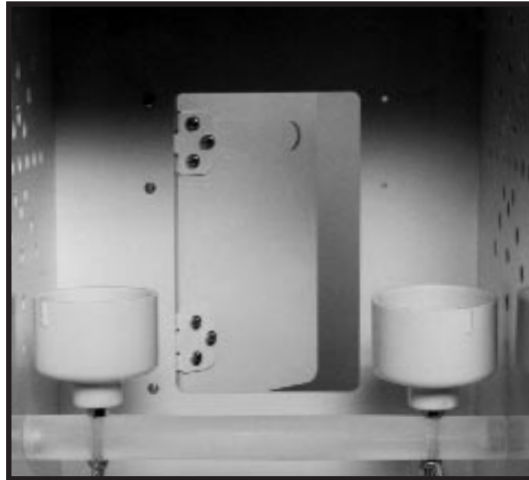

Bird Travelers